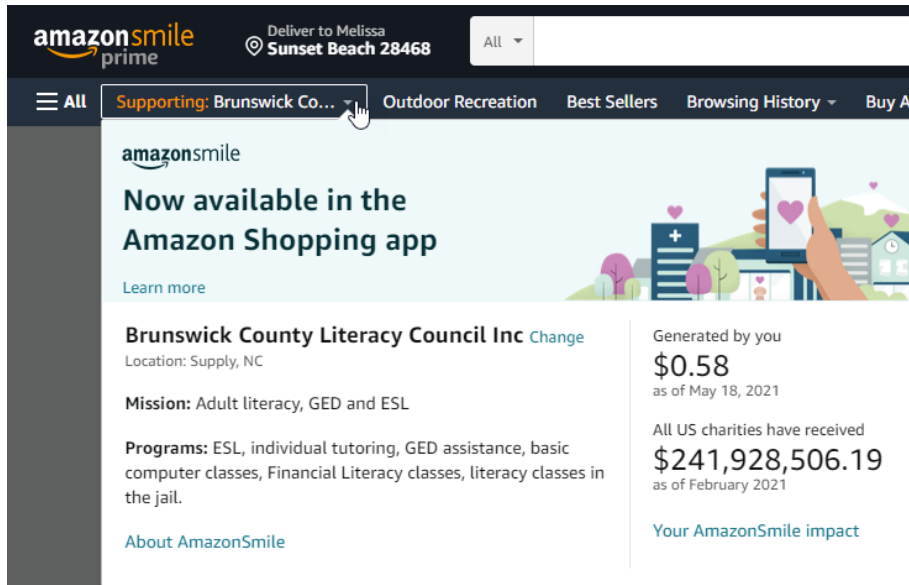

5. Once signed in, you'll be directed to choose a charitable organization.

6. If you are already supporting an organization, select the drop-down menu, and click on Change.

Your AmazonSmile Impact

Your orders that have supported charity

Remember, only purchases at smile.amazon.com or through activated in the Amazon Shopping app will support your favorite charity.

Your total orders **4 orders**
[Learn more](#)

Your current charity

[Change charity](#)

Brunswick County Literacy Council Inc

Location: Supply, NC

Mission: Adult literacy, GED and ESL

7. In the search box labeled "Or pick your own charitable organization" enter "Brunswick County Literacy Council" then click the search button.